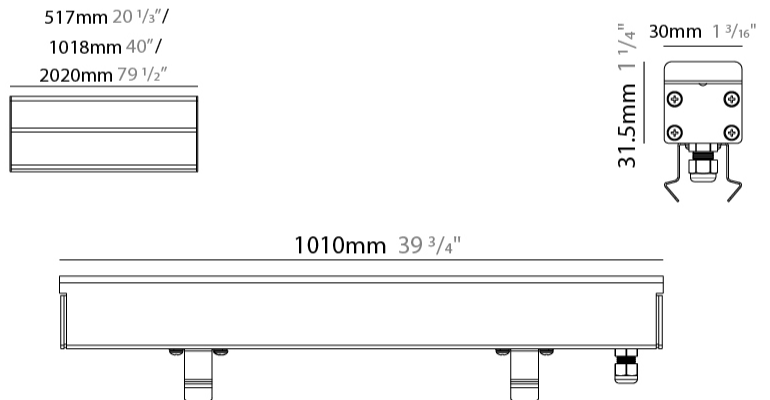

E12I0016-

base number Color
Temperature

1. To build a product code in our configurator select the specify button on the base model # product page
2. To build a manual product code on this datasheet choose from the options listed below in blue font and add the suffix to the base model #

GENERAL

Series: Ranger 30
Brand: Unonovesette
Division: Exterior
Mounting Type: Recessed
Mounting Location: In-Ground
Subcategory: Drive Over

PHYSICAL

Shape: Rectangle
Length (mm): 1010
Length (in): 39 3/4
Width (mm): 30
Width (in): 1 1/8
Height (mm): 31.5
Height (in): 1 1/4
Light Distribution: Direct
Weight (kg): 0.56
Weight (lbs): 2.45
Load Resistance (kg): 5000
Load Resistance (lbs): 11023
Fixture Finish: Opal White
Fixture Material: Extruded PMMA with Opal
Cable Details: IP67 300mm Cable

ELECTRICAL

Lamp Type: LED
Input Wattage (W): 14.8
Total Output Wattage (W): 12.2
Dimming: Non-Dimming / Phase Dimming (120Vac only) / 0-10V Dimming
Driver Included: No
Driver Location: Remote
Driver Type: Constant Voltage - Universal
Driver Class: Class 2
Input Voltage (V): 120 - 277
Output Voltage (V): 24

LED

Color Temperature (°K): 2200 / 2700 / 3000 / 4000
Max. Delivered Lumen (lm): 800
CRI: >90 CRI
Lamp Life (hrs): 100000

OPTICAL

Optic°: 150
Beam Angle: Diffused
Adjustability: Fixed

RATINGS AND CERTIFICATIONS

Certified By: Certified for North American Standards
IP rating: IP67
IK Rating: IK10

PROJECT
TYPE
SPECIFIER
QUANTITY
DATE